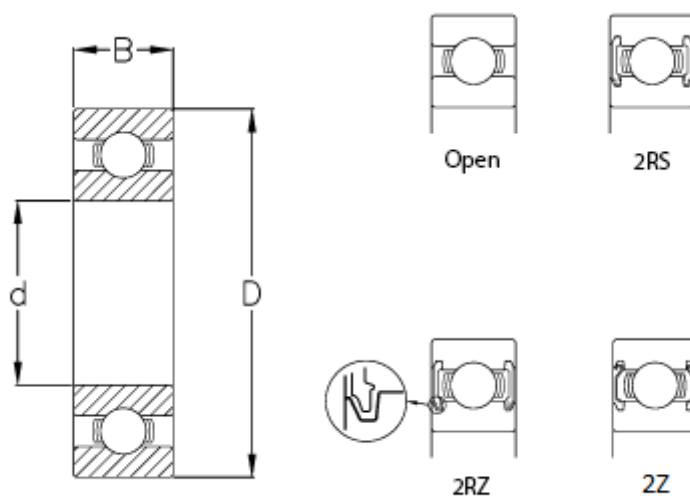

Data Sheet

Article number: 57960201501101

Description: CeramicSpeed hybrid bearing Insulate sealed
6202-CSB

Measures

B	= 11
Ball grade	= 3
C (KN)	= 8.06
C0	= 3.75
d	= 15
D	= 35
Max rpm.	= 32000
Type	= 6202